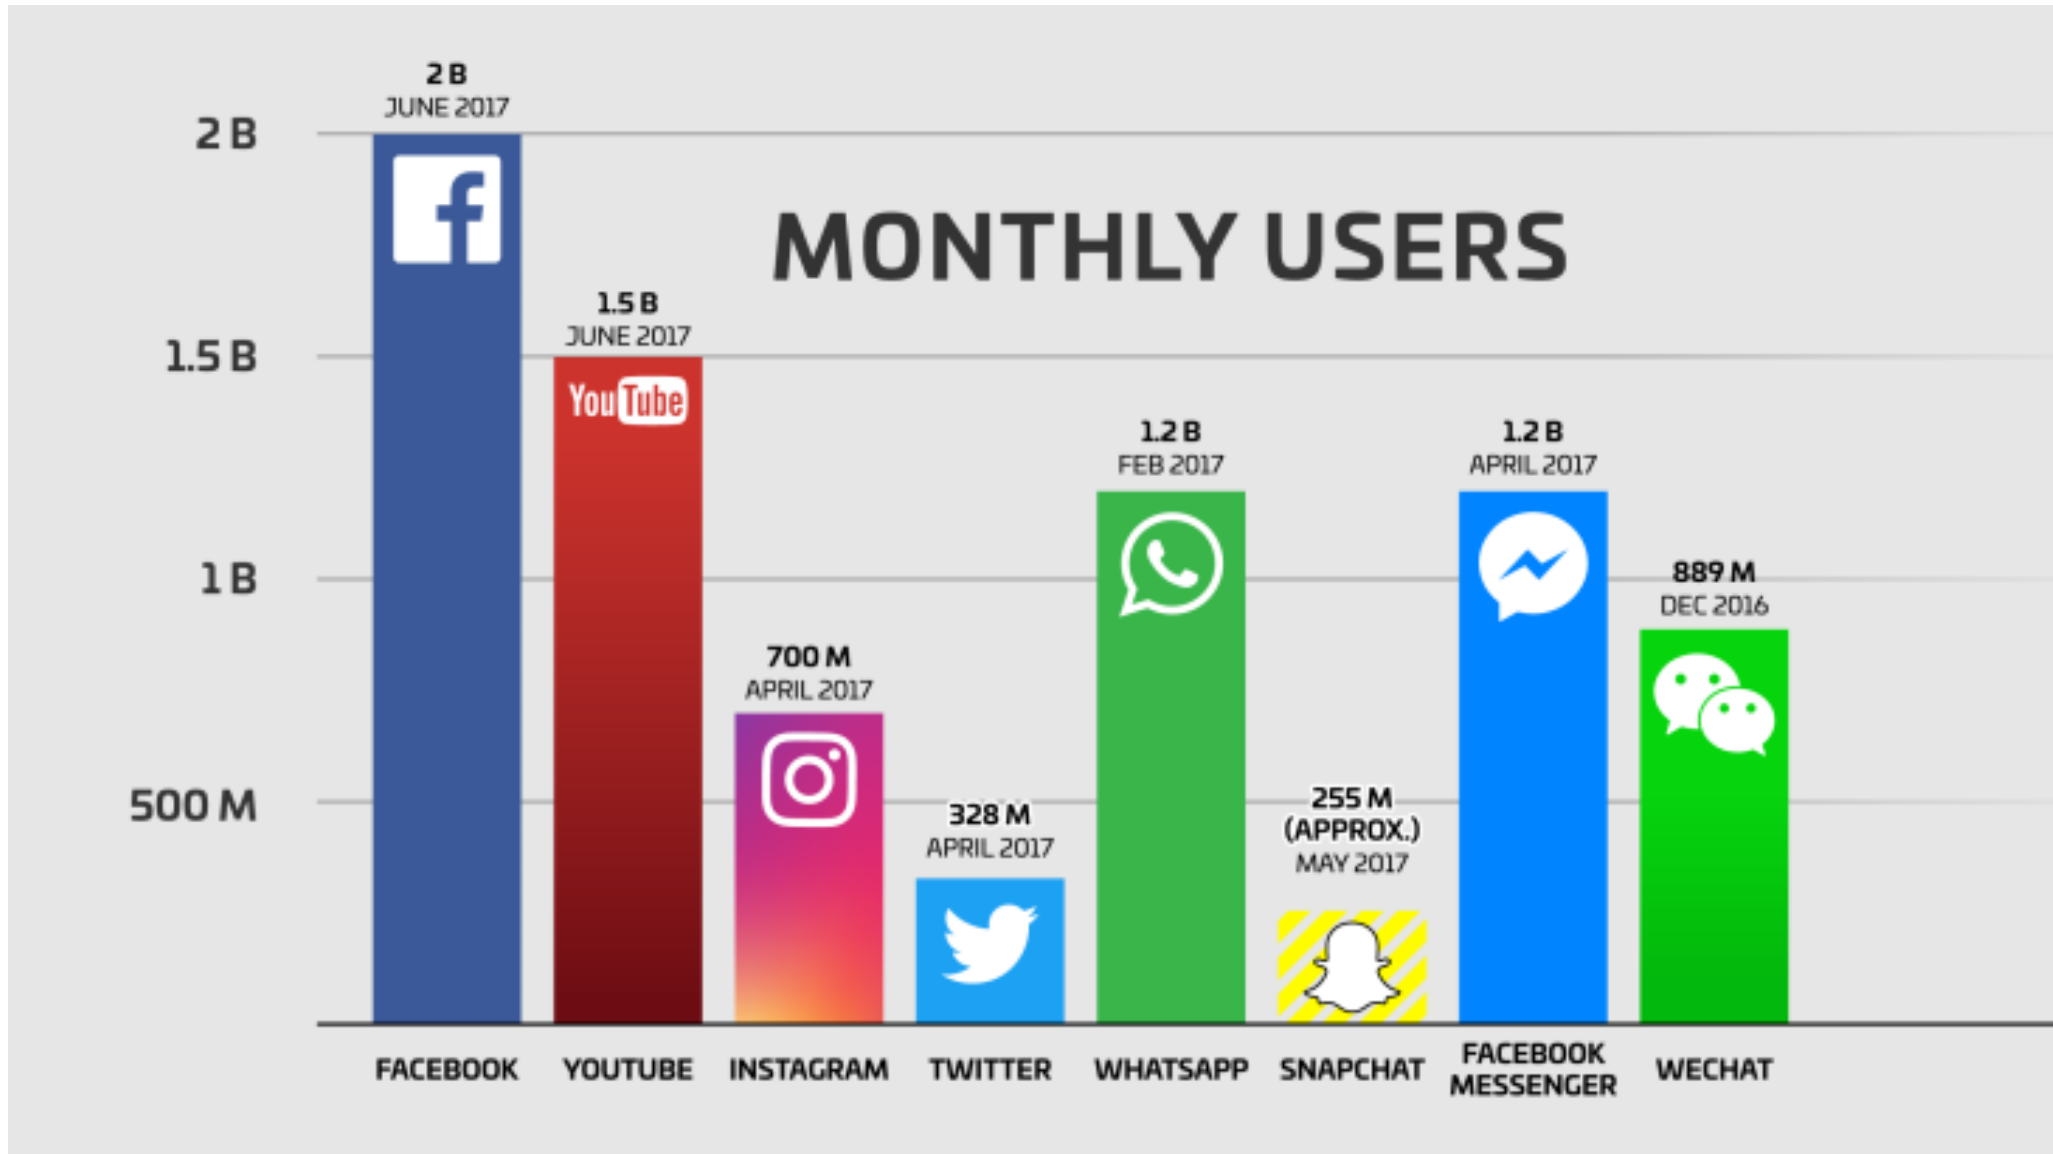

The world's largest professional networking site needs engineers. how to get your foot in the door at Mountain View's LinkedIn.

3 minutes ago · Comment · Reply privately · Share

Share This Link

Share: On your own timeline Friends

1 of 1 Choose a Thumbnail

No Thumbnail

Share Link Cancel

- ✓ Nos permite controlar el título, descripción, e imagen que aparecerá en Facebook, LinkedIn y Twitter, a la hora de que alguien comparta sus páginas.
- ✓ Elaboración de títulos, fotos y descripciones sociales para todas las páginas del sitio.

facebook.
for Business

2.3 Segmentación de clientes

A man with dark hair, wearing a light blue shirt, is sitting on a brown leather couch. He is looking at a television screen in the background which shows a landscape with a herd of animals. He is also holding a tablet computer in his hands. A large blue diagonal graphic is overlaid on the right side of the image, containing text.